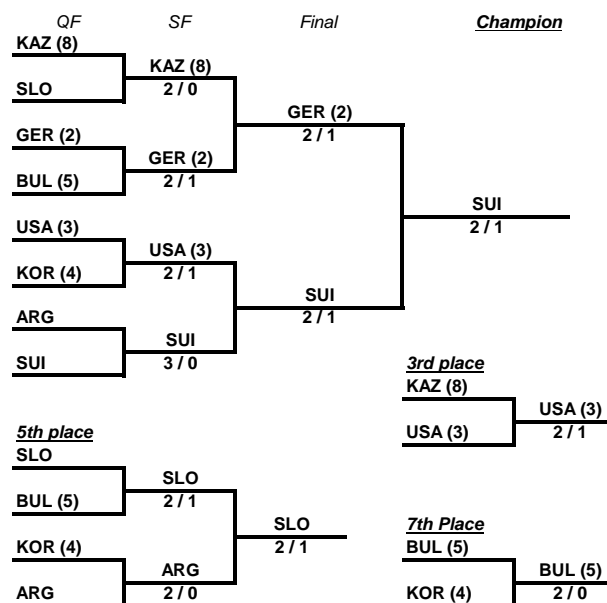

Group A :

TEAMS	ITA (1)	KAZ (8)	ECU	ARG	Pts	Rkg
ITA (1)					1	3
KAZ (8)	0				2	1
ECU	3	2			1	4
ARG	1	1	2	0	2	2

Group 2 :

TEAMS	KOR (4)	BUL (5)	MAR	RSA	Pts	Rkg
KOR (4)					2	2
BUL (5)	1				3	1
MAR	2	2			0	4
RSA	1	2	1	0	1	3

Group 3 :

TEAMS	USA (3)	JPN (7)	SLO	CZE	Pts	Rkg
USA (3)					3	1
JPN (7)	2				0	4
SLO	1	2	1		2	2
CZE	1	2	2	1	1	3

Group 4 :

TEAMS	GER (2)	COL (6)	SUI	MEX	Pts	Rkg
GER (2)					2	2
COL (6)	3				0	4
SUI	0	1	1		3	1
MEX	2	3	2	3	1	3

Final Main Draw

Placement Draw